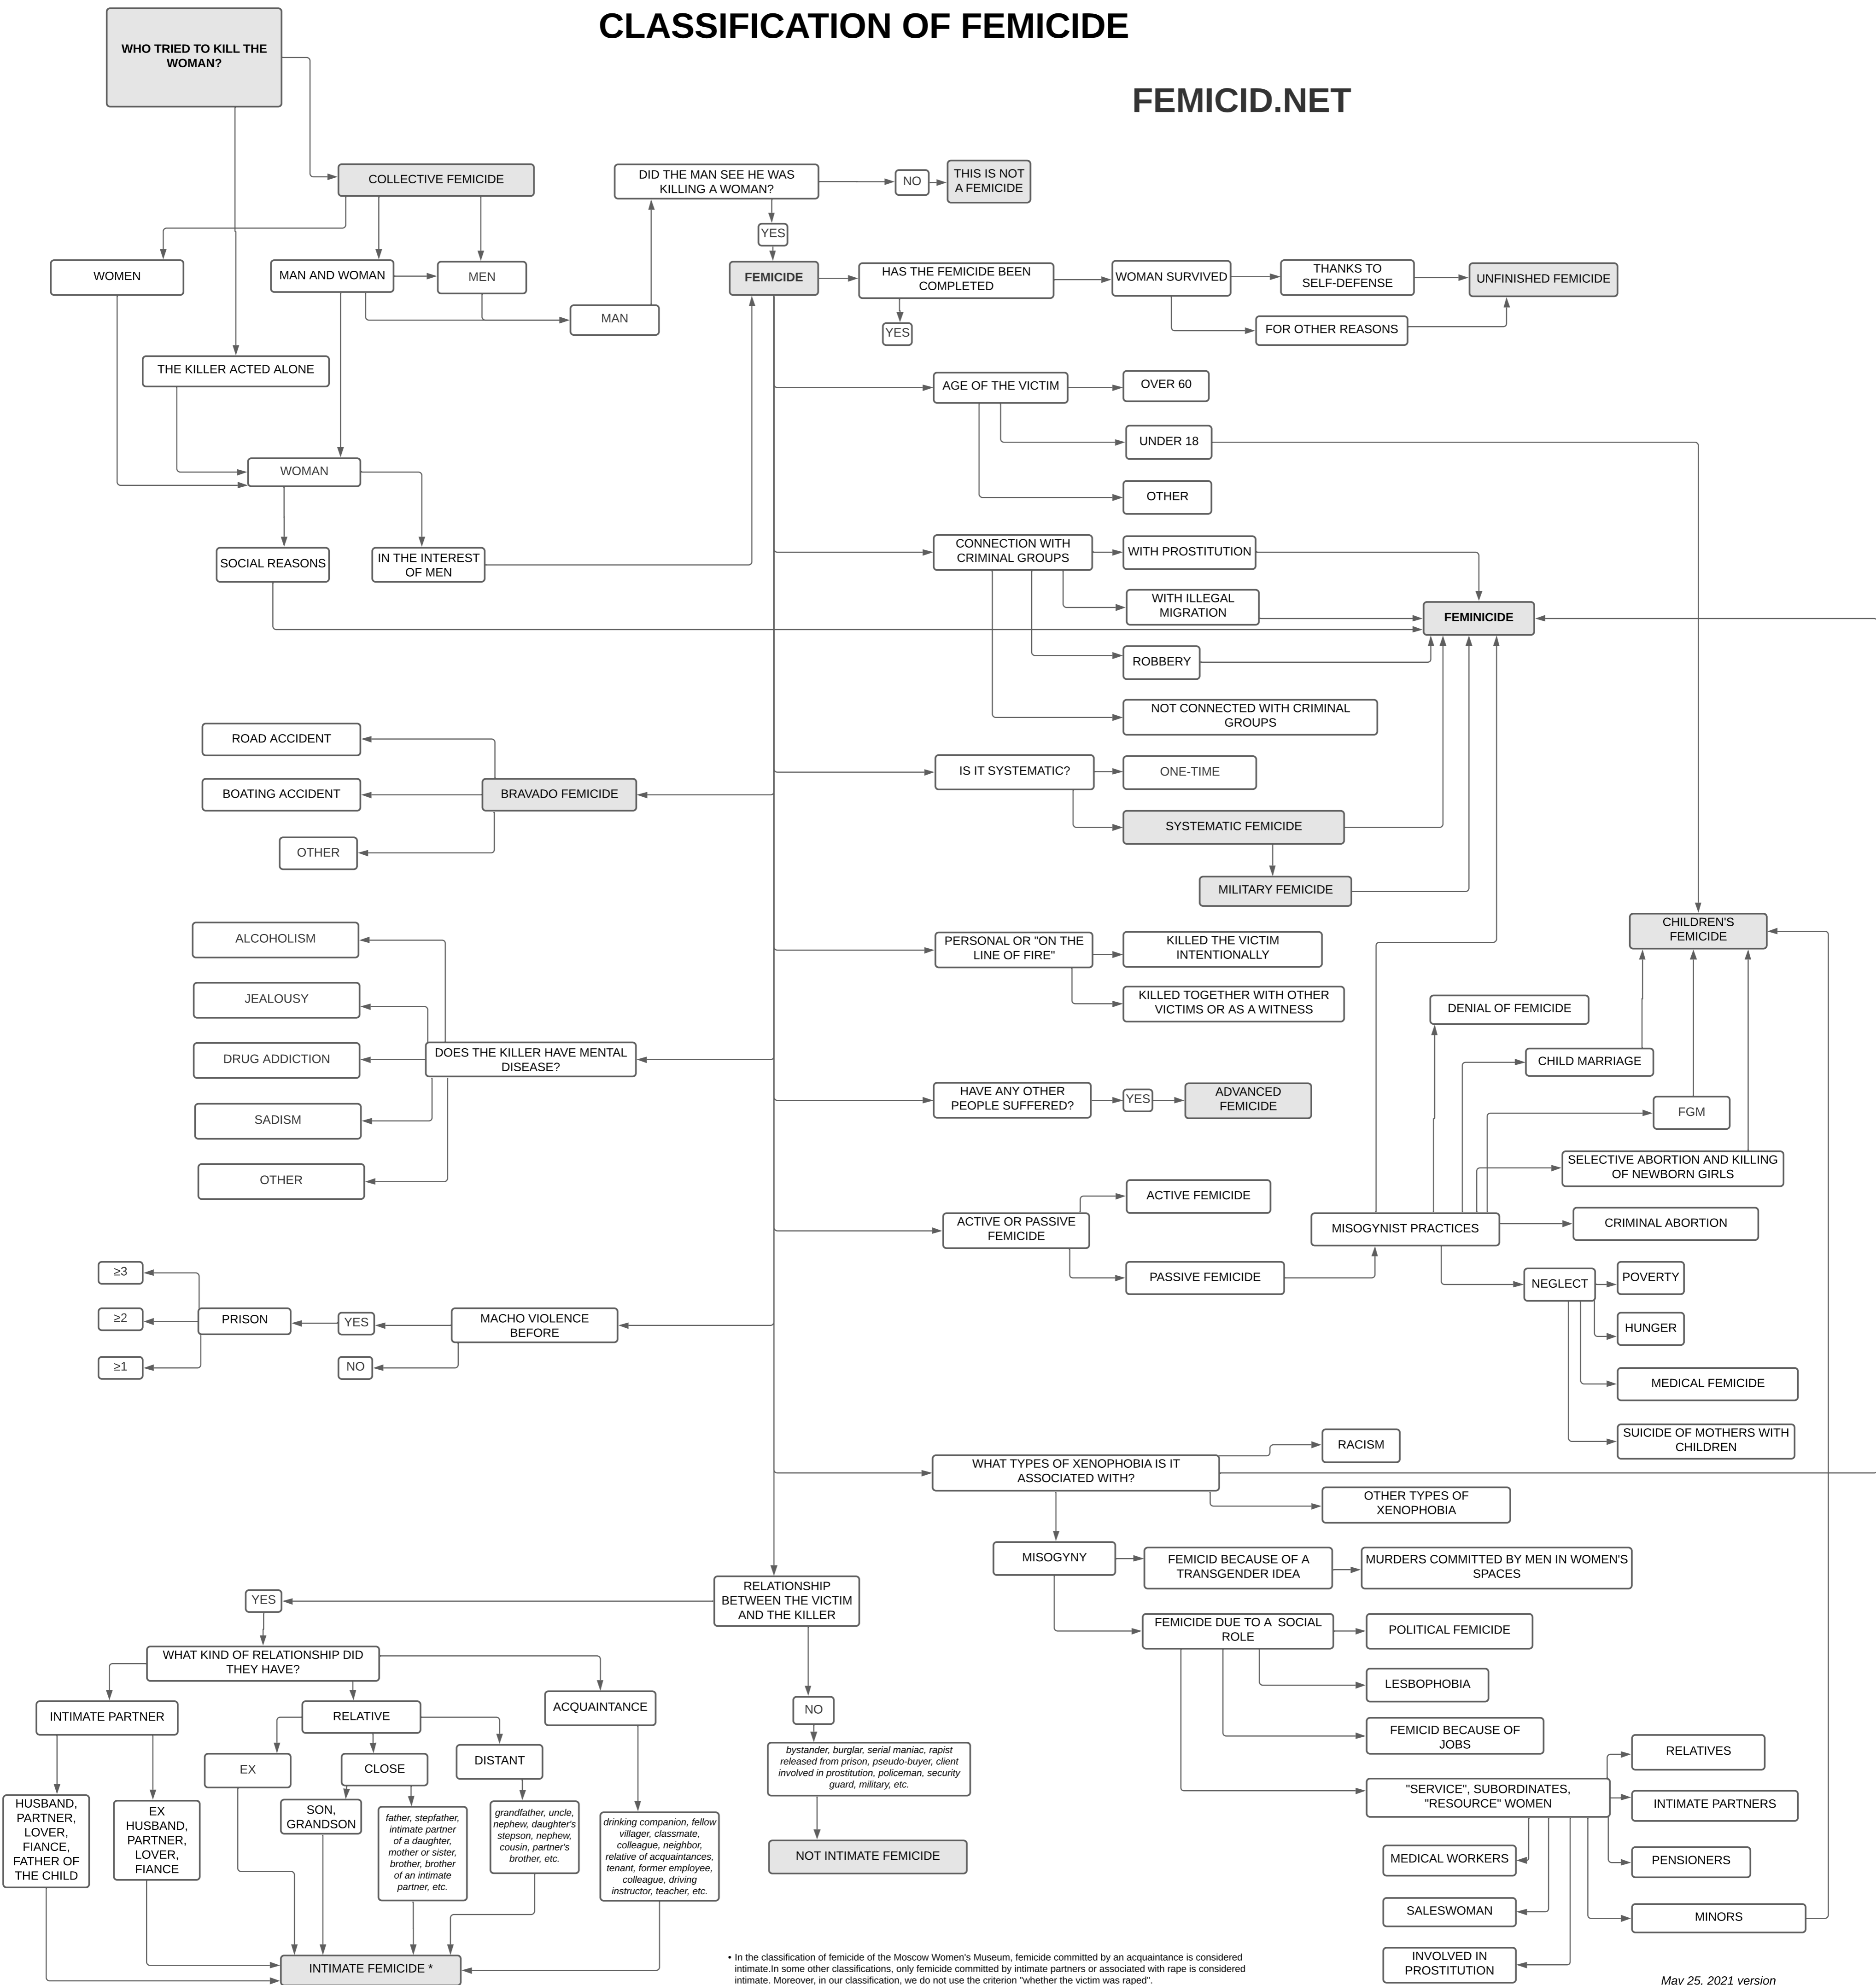

CLASSIFICATION OF FEMICIDE

FEMICID.NET